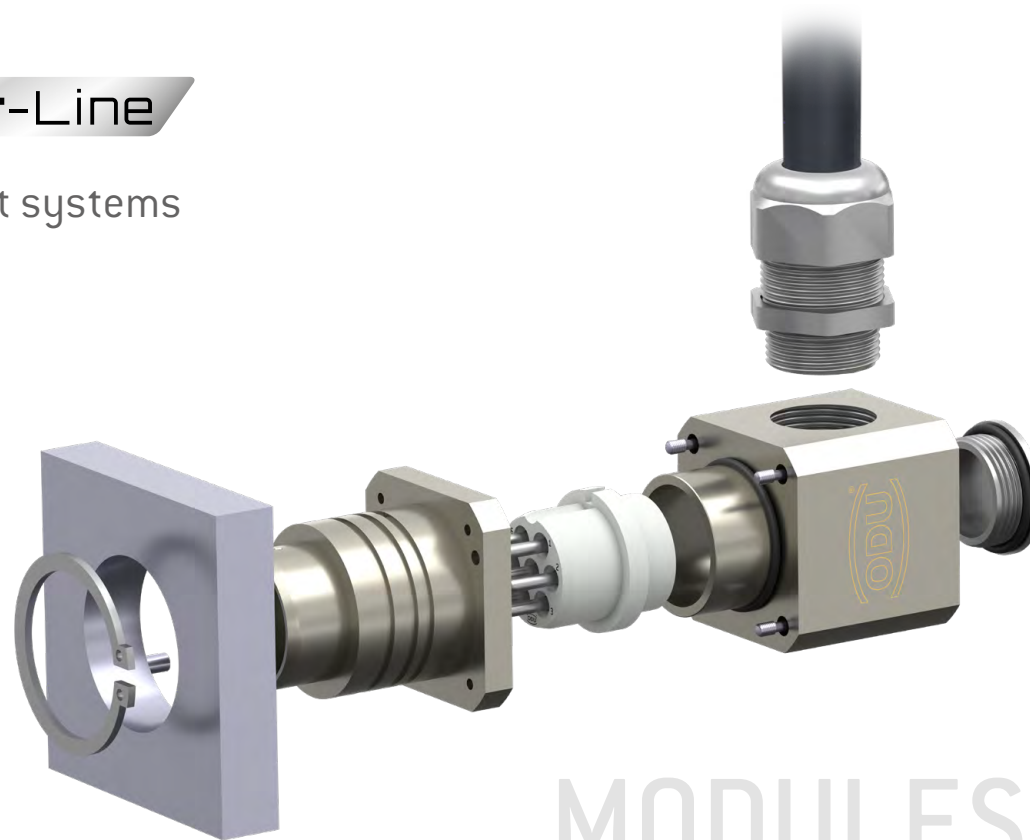

A blue button with white text and a white mouse cursor icon pointing to it. Below the button is a tablet displaying a video of a mechanical component.

 **ODU-MAC® Silver-Line** in production field

 **ODU DOCK Silver-Line** in production field

ODU-MAC[®] Silver-Line

Automatic docking

FEATURES

- + Flexible, modular design
- + 100,000 to 10 mio.* mating cycles
- + Extremely compact
- + Rack & panel applications
- + Effective & compact

MODULES

- + Power
- + High-current
- + High-voltage
- + Media such as air or fluid
- + Signal
- + [Fiber optic](#)
- + RF-signal (coax)
- + [High-speed data transmission](#)

*with quick change head

ODU DOCK **Silver-Line**

For automatic docking and robot systems

FEATURES

- + EMC-protection
- + Protection class IP65
- + Greatest possible flexibility
- + Compatible with ODU-MAC[®] modules (in size 3)
- + 100,000 to 10 mio.* mating cycles *with quick change head

MODULES

- + Hybrid
- + Power
- + High-current
- + Media
- + Signal
- + RF-signal (coax)
- + [High-speed data transmission](#)

SELECTION GUIDE

ODU-MAC® **Silver-Line**

ODU DOCK **Silver-Line**

Tightness		IP65
EMC protection	on module basis	in metal housing
Variety of modules	★★★★★	★★★★☆
Quick change head	•	•
Direct cable outlet		•
Tolerance compensation	★★★★★	★★★★☆
More information		