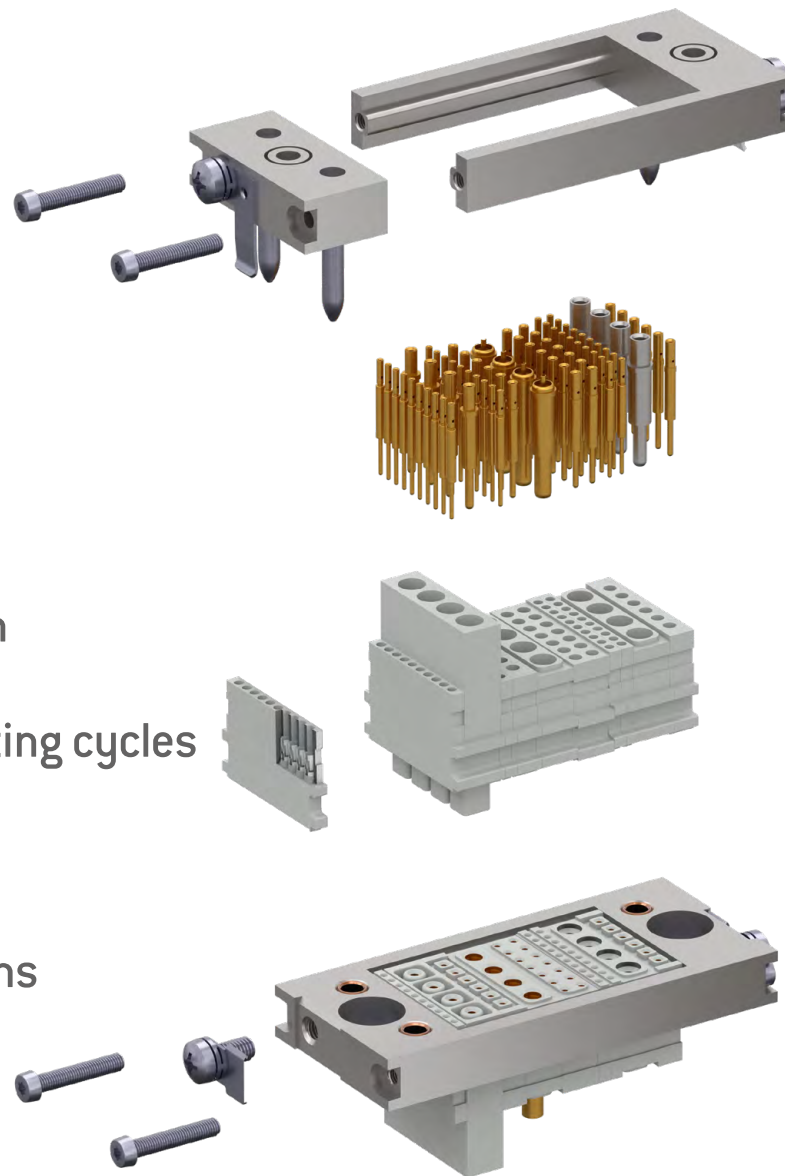

ODU DOCKING SOLUTIONS

HDMI   
ODU HIGH SPEED DATA TECHNOLOGY

Available
with **cable
assembly!**

ODU-MAC[®] Silver-Line

Automatic docking

ODU DOCK Silver-Line

For automatic docking
and robot systems

**WATCH
PRODUCT
VIDEO**

A blue button with white text and a white mouse cursor icon pointing to it. Below the button is a tablet displaying a video of a mechanical component.

 **ODU-MAC® Silver-Line** in production field

 **ODU DOCK Silver-Line** in production field

ODU-MAC[®] Silver-Line

Automatic docking

FEATURES

- + Flexible, modular design
- + 100,000 to 10 mio.* mating cycles
- + Extremely compact
- + Rack & panel applications
- + Effective & compact

MODULES

- + Power
- + High-current
- + High-voltage
- + Media such as air or fluid
- + Signal
- + [Fiber optic](#)
- + RF-signal (coax)
- + [High-speed data transmission](#)

*with quick change head

ODU DOCK **Silver-Line**

For automatic docking and robot systems

FEATURES

- + EMC-protection
- + Protection class IP65
- + Greatest possible flexibility
- + Compatible with ODU-MAC[®] modules (in size 3)
- + 100,000 to 10 mio.* mating cycles *with quick change head