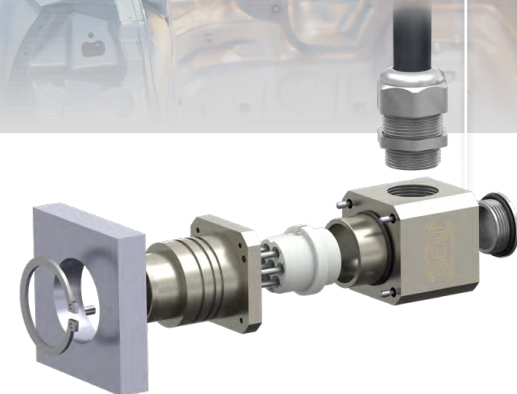

ODU DOCKING SOLUTIONS

HDMI   
ODU HIGH SPEED DATA TECHNOLOGY

Available
with **cable
assembly!**

ODU-MAC[®] Silver-Line

Automatic docking

ODU DOCK Silver-Line

For automatic docking
and robot systems

**WATCH
PRODUCT
VIDEO**

A blue button with white text and a white mouse cursor icon pointing to it. Below the button is a tablet displaying a video of a mechanical component.

 **ODU-MAC® Silver-Line** in production field

 **ODU DOCK Silver-Line** in production field

*with quick change head

ODU DOCK **Silver-Line**

For automatic docking and robot systems

FEATURES

- + EMC-protection
- + Protection class IP65
- + Greatest possible flexibility
- + Compatible with ODU-MAC[®] modules (in size 3)
- + 100,000 to 10 mio.* mating cycles *with quick change head