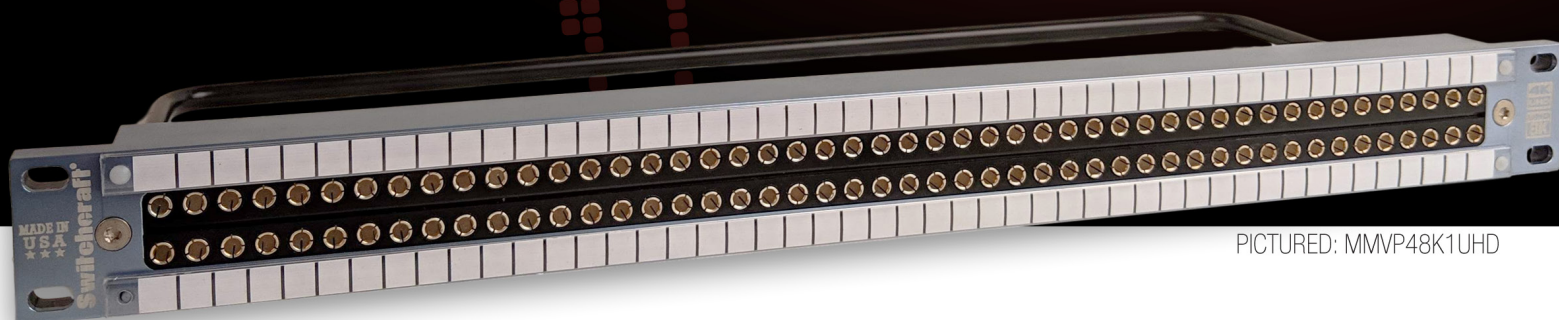

## NEW PRODUCT BULLETIN 657

12G+

## MICRO SINGLES SERIES

PICTURED: MMVP48K1UHD

## NEW 2X48 SIZE

**THE LEADING UHD PATCH PANEL - NOW IN MICRO SIZE!** The Ultra VideoPatch™ from Switchcraft was the first video patch panel to offer 12G+ performance, suitable for resolutions of 4K, 8K, and beyond. Switchcraft has expanded this product line with a 2x48 micro size, providing substantial space and weight savings versus existing 2x32 mid-size panels. Connections between jacks are require patch cords or looping plugs.

### LIGHTWEIGHT DESIGN

The unique jack designs makes the Ultra VideoPatch™ lighter than traditional micro-size HD video jacks.